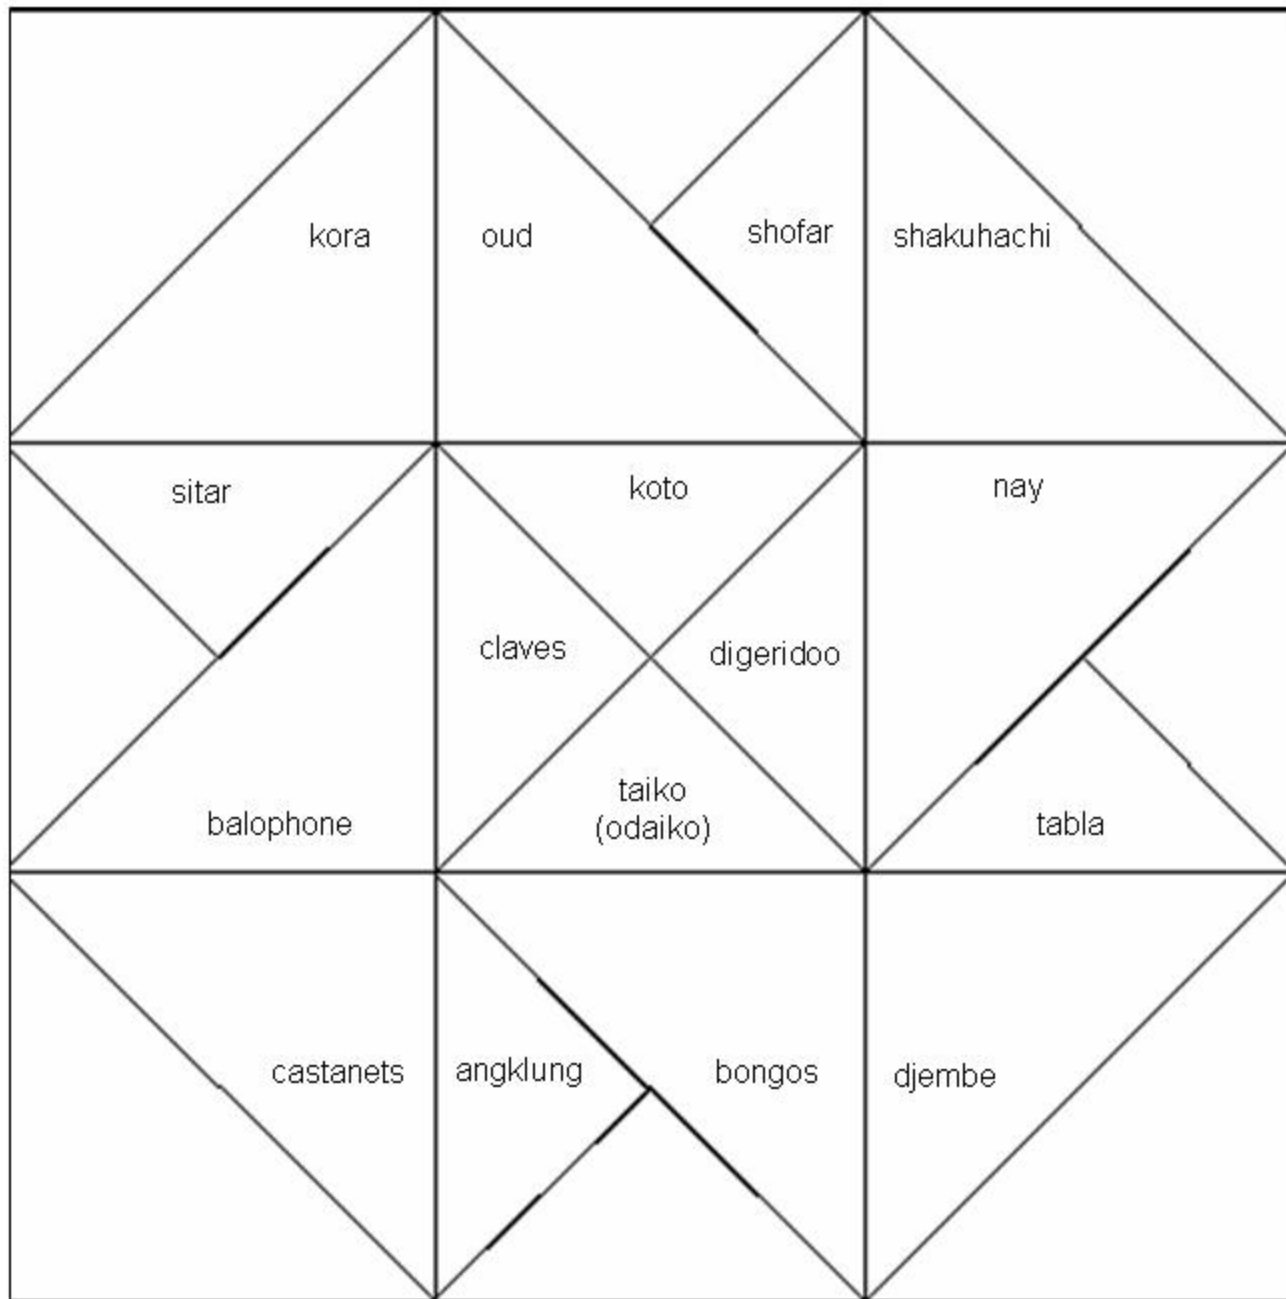

### Color Legend

Chordophone - Red

Aerophone - Green

Idiophone - Orange

Membranophone - Blue

Blank areas - Yellow